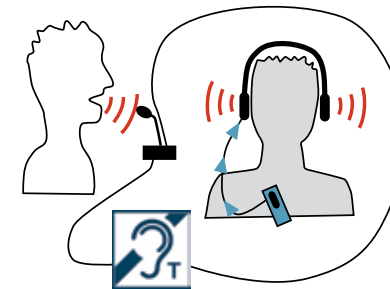

The innovative base unit serves as an overnight charger as well as an interface to audio equipment like TVs and telephones.

When using earphones the Comfort Duett is very discreet and resembles a stylish music player. With headphones the Duett can be used as a hearing aid alternative or, with its built-in T-coil and an induction neck loop, as a complement. All this makes the Comfort Duett the ideal communication tool for a majority of users.

Solutions for everyday situations

The Comfort Duett with headphones, charging in the base unit

The Comfort Duett is a very adaptable communication tool and can be used as shown here.

Placing the Comfort Duett on the table improves conversations with several people, even in noisy surroundings.

The Comfort Duett is very lightweight and can be attached to clothing by its clip.

A built-in T-coil enables listening in induction loop systems.

ACCESSORIES

The telephone kit connects a fixed line telephone to the base unit. When the communicator is placed in the base it amplifies the telephone sound.

ACCESSORIES

The television kit connects the base unit to TV and stereo audio outputs via a 10-meter cable and delivers the sound via the base unit.

When the Comfort Duett is lifted from the base unit it immediately switches to communicator mode, picking up conversations.