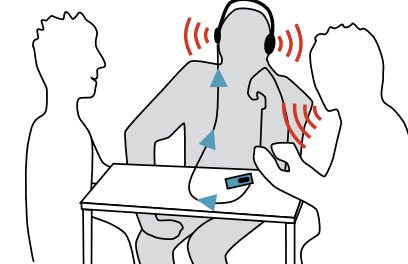

Comfort **DUETT**

The compact, multipurpose personal amplifier

The compact, multipurpose personal listener with superior sound quality!

The Comfort Duett is a small, easy-to-use and rechargeable assistive listening device with superior sound. It is stylish and ergonomic. The Comfort Duett amplifies speech, conversations and sounds from a variety of sources, such as TVs, radios and telephones.

The innovative base unit serves as an overnight charger as well as an interface to audio equipment like TVs and telephones.

When using earphones the Comfort Duett is very discreet and resembles a stylish music player. With headphones the Duett can be used as a hearing aid alternative or, with its built-in T-coil and an induction neck loop, as a complement. All this makes the Comfort Duett the ideal communication tool for a majority of users.

Solutions for everyday situations

The Comfort Duett with headphones, charging in the base unit

The Comfort Duett is a very adaptable communication tool and can be used as shown here.

Placing the Comfort Duett on the table improves conversations with several people, even in noisy surroundings.

ACCESSORIES

The television kit connects the base unit to TV and stereo audio outputs via a 10-meter cable and delivers the sound via the base unit.

When the Comfort Duett is lifted from the base unit it immediately switches to communicator mode, picking up conversations.