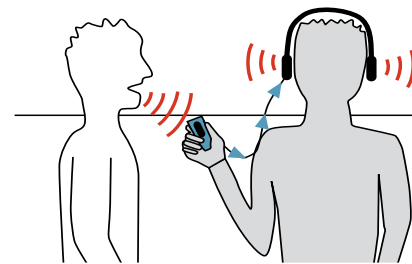

Comfort **DUETT**

The compact, multipurpose personal amplifier

The compact, multipurpose personal listener with superior sound quality!

The Comfort Duett is a small, easy-to-use and rechargeable assistive listening device with superior sound. It is stylish and ergonomic. The Comfort Duett amplifies speech, conversations and sounds from a variety of sources, such as TVs, radios and telephones.

The innovative base unit serves as an overnight charger as well as an interface to audio equipment like TVs and telephones.

When using earphones the Comfort Duett is very discreet and resembles a stylish music player. With headphones the Duett can be used as a hearing aid alternative or, with its built-in T-coil and an induction neck loop, as a complement. All this makes the Comfort Duett the ideal communication tool for a majority of users.

Solutions for everyday situations

The Comfort Duett with headphones, charging in the base unit

The Comfort Duett is a very adaptable communication tool and can be used as shown here.

Placing the Comfort Duett on the table improves conversations with several people, even in noisy surroundings.

ACCESSORIES

The television kit connects the base unit to TV and stereo audio outputs via a 10-meter cable and delivers the sound via the base unit.

When the Comfort Duett is lifted from the base unit it immediately switches to communicator mode, picking up conversations.