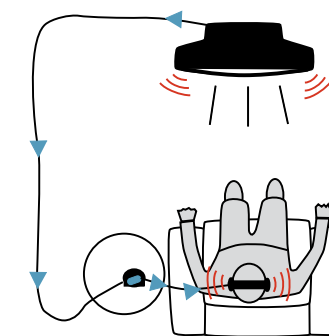

The Comfort Duett is very lightweight and can be attached to clothing by its clip.

A built-in T-coil enables listening in induction loop systems.

ACCESSORIES

The telephone kit connects a fixed line telephone to the base unit. When the communicator is placed in the base it amplifies the telephone sound.

ACCESSORIES

The television kit connects the base unit to TV and stereo audio outputs via a 10-meter cable and delivers the sound via the base unit.

When the Comfort Duett is lifted from the base unit it immediately switches to communicator mode, picking up conversations.