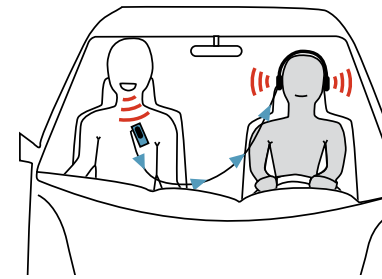

The innovative base unit serves as an overnight charger as well as an interface to audio equipment like TVs and telephones.

When using earphones the Comfort Duett is very discreet and resembles a stylish music player. With headphones the Duett can be used as a hearing aid alternative or, with its built-in T-coil and an induction neck loop, as a complement. All this makes the Comfort Duett the ideal communication tool for a majority of users.

Solutions for everyday situations

The Comfort Duett with headphones, charging in the base unit

The Comfort Duett is a very adaptable communication tool and can be used as shown here.

Placing the Comfort Duett on the table improves conversations with several people, even in noisy surroundings.

The Comfort Duett is very lightweight and can be attached to clothing by its clip.

A built-in T-coil enables listening in induction loop systems.

ACCESSORIES

The telephone kit connects a fixed line telephone to the base unit. When the communicator is placed in the base it amplifies the telephone sound.

ACCESSORIES

The television kit connects the base unit to TV and stereo audio outputs via a 10-meter cable and delivers the sound via the base unit.

When the Comfort Duett is lifted from the base unit it immediately switches to communicator mode, picking up conversations.